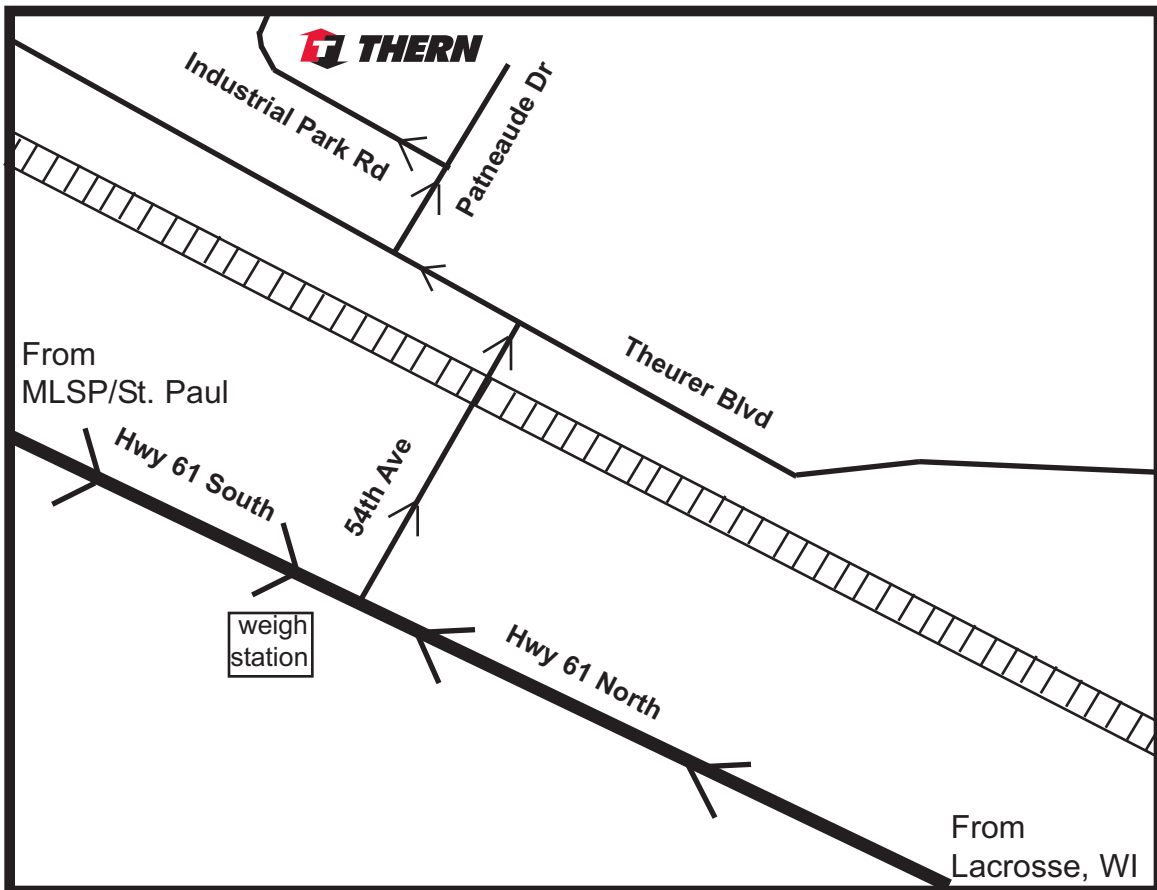

Driving Directions to Thern, Inc.

FROM MLPS./ST. PAUL

Hwy 61 South

Left on to **54th Ave.** (weight station and hwy dept.)

Cross railroad tracks, then **left** on **Theurer Blvd.** (2 blocks)

Take **first right** on **Patneau Dr.**

Take **first left** on **Industrial Park Rd.**

Thern is second building on the right

FROM LACROSSE, WI

Hwy 61 North

Go through Winona to **Goodview** - look for Wingfoot tire dealer, 54th Ave is next right

Right on **54th Ave.**(weight station and hwy dept.)

Cross railroad tracks, then **left** on **Theurer Blvd.** (2 blocks)

Take **first right** on **Patneau Dr.**

Take **first left** on **Industrial Park Rd.**

Thern is second building on the right